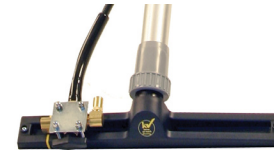

14.5" Low Profile Squeegee Head
Standard-sized vacuum/squeegee head without brushes for maximum clearance.

14.5 Squeegee Brush Head
Vacuum/squeegee head with integrated bristled floor brush eliminates time wasted changing tools while cleaning floors.

28" Squeegee Head
The patent-pending 28-inch wide-area squeegee head is designed for high-speed wet vacuuming of large floor areas. Available with and without brush.

Spray Tools

Standard Spray Gun
Replacement spray gun for all No-Touch Cleaning systems.

KaiGrouter™
The KaiGrouter utilizes a high pressure spray to blast away difficult grout build up while simultaneously extracting soils and solution.

Gatling Gun Pistol
Spray gun featuring a specialized nozzle for a powerful rotary spray pattern to blast and loosen embedded soils.